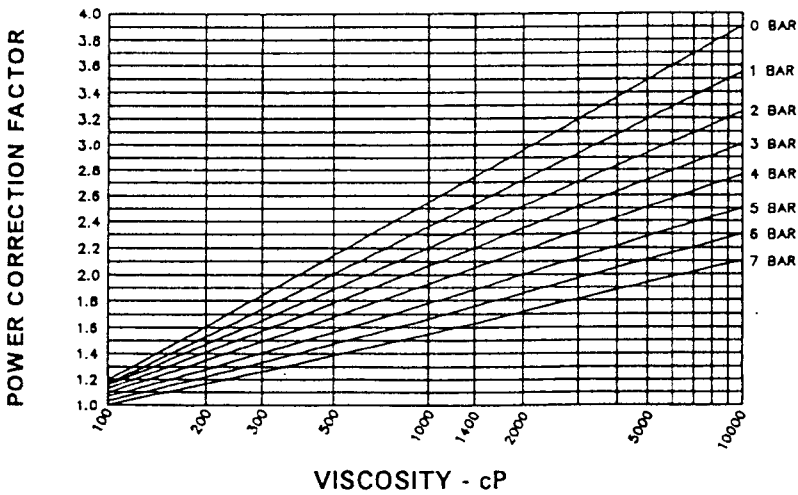

OBERDORFER

BRONZE

ROTARY GEAR PUMPS

PERFORMANCE SIZE : 3

Values at 1cP, 20°C

← Lubricating Liquids →
Only

SPEED REDUCTION	
Viscosity [cP]	Recommended Speed [RPM]
Up to 100	1500
250	1300
500	1100
1000	1000
1500	800
2000	800
10000	400