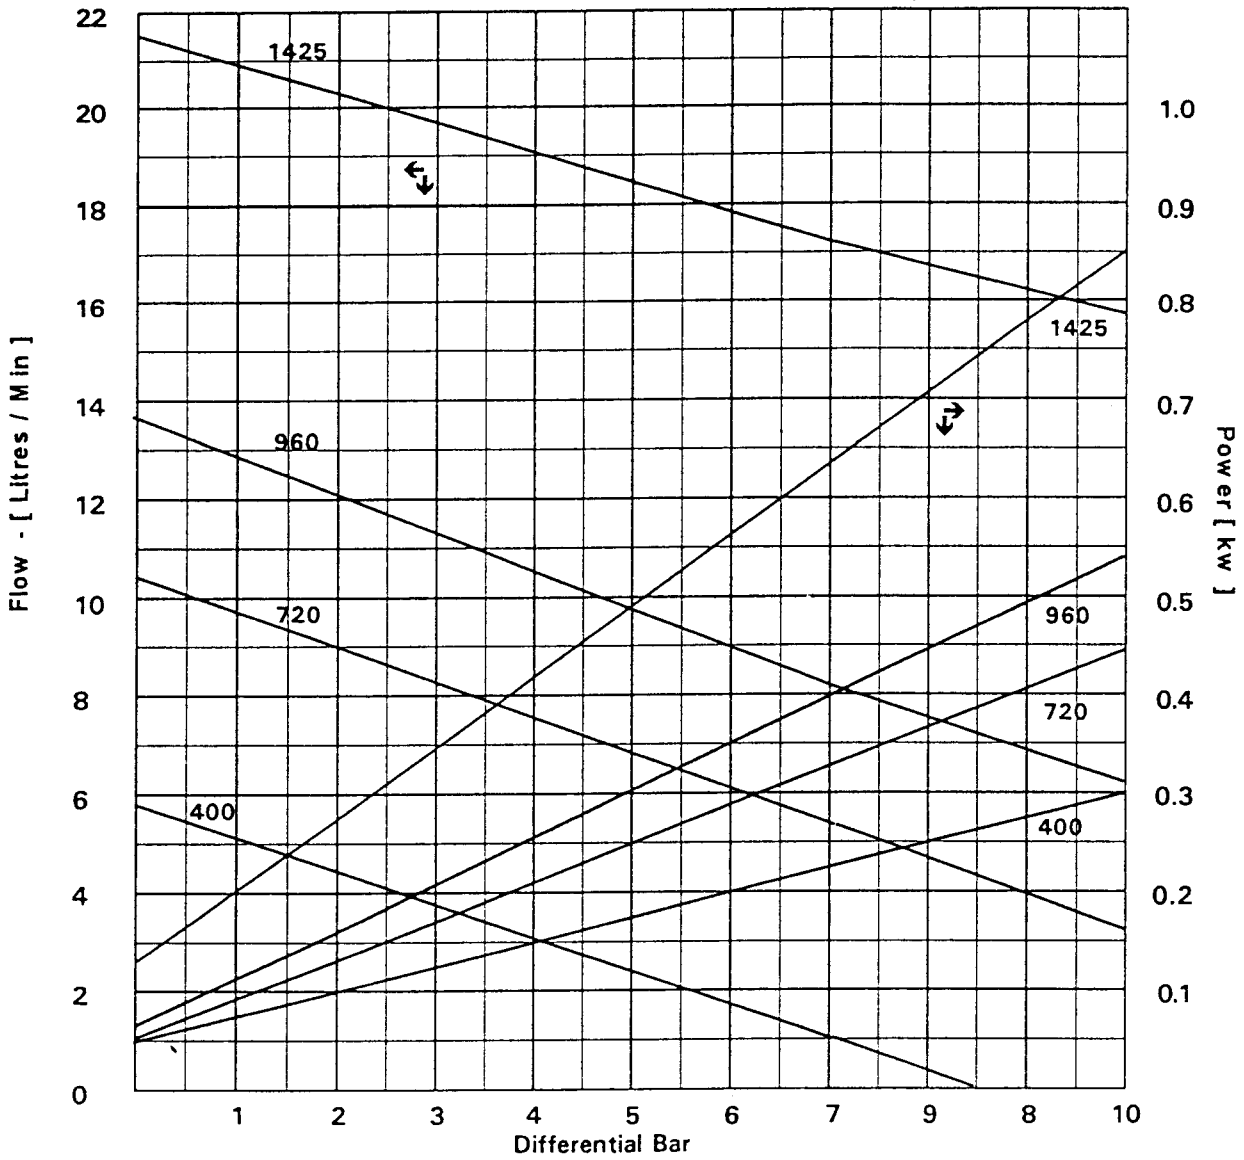

OBERDORFER

BRONZE

ROTARY GEAR PUMPS

PERFORMANCE SIZE : 3

Values at 1cP, 20°C

← Lubricating Liquids →
Only

SPEED REDUCTION	
Viscosity [cP]	Recommended Speed [RPM]
Up to 100	1500
250	1300
500	1100
1000	1000
1500	800
2000	800
10000	400