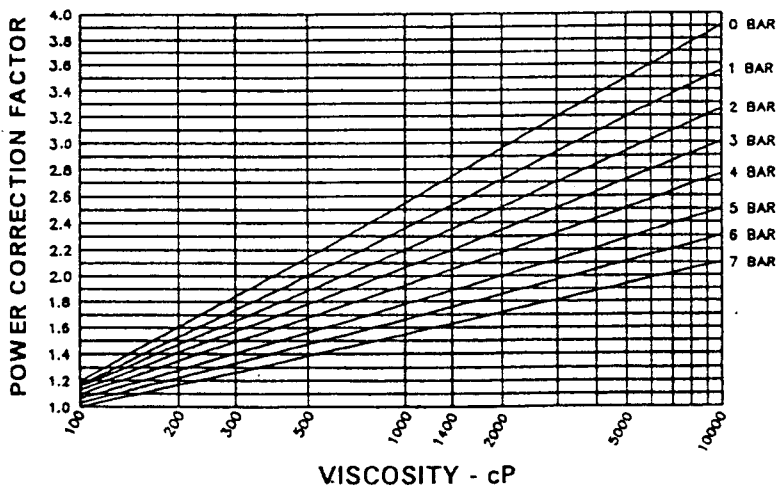

**OBERDORFER**  
**BRONZE**  
**ROTARY GEAR PUMPS**

PERFORMANCE SIZE : 4

Values at 1cP , 20° C

← Lubricating Liquids →  
 Only

SPEED REDUCTON	
Viscosity [cP]	Recommended Speed [RPM]
Up to 100	1500
250	1300
500	1100
1000	1000
1500	800
2000	600
10000	400