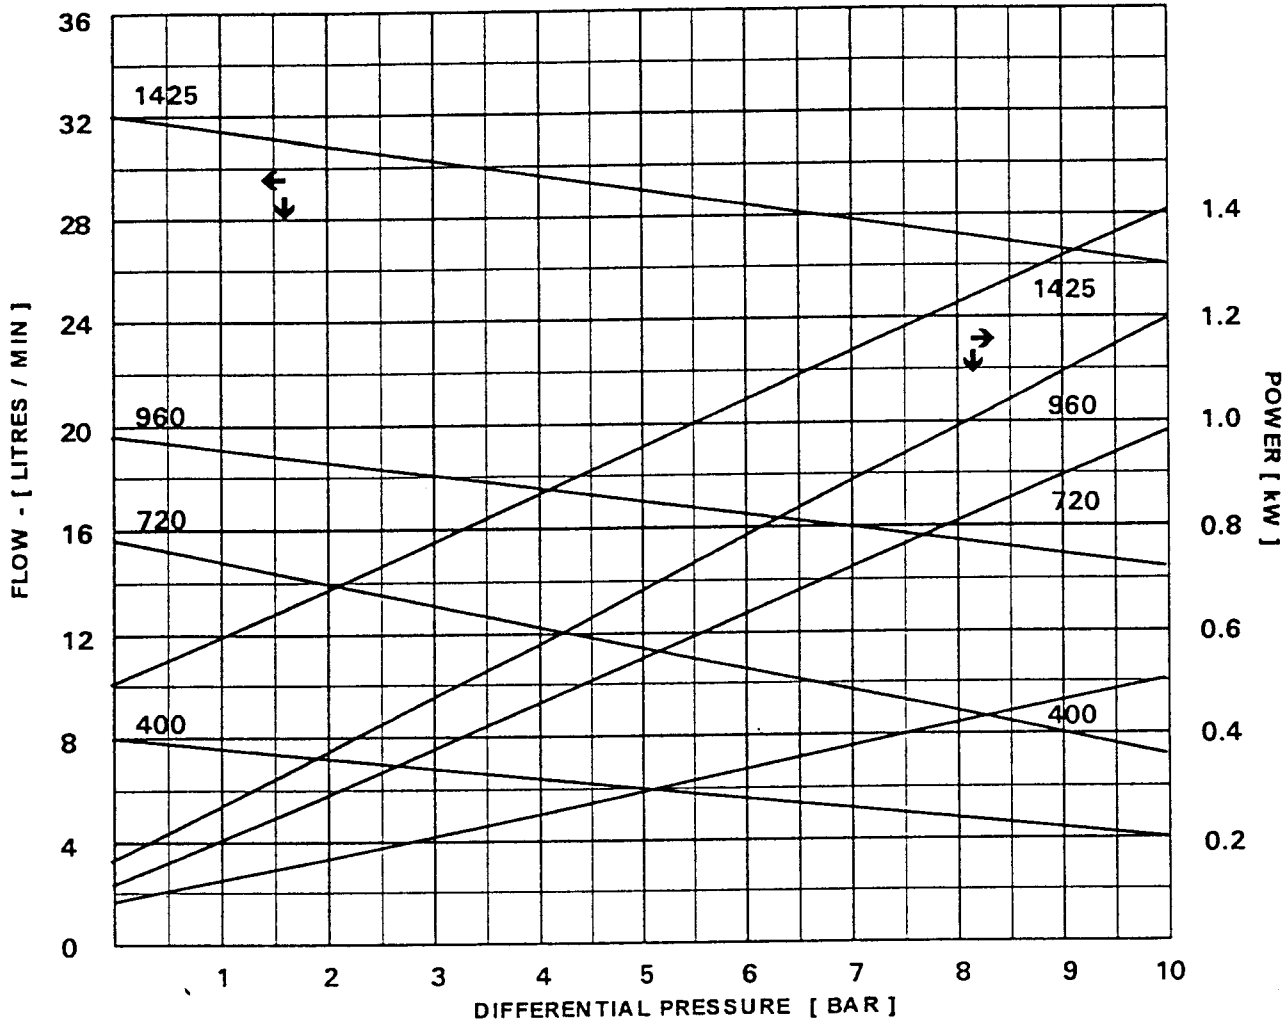

**OBERDORFER**  
**BRONZE**  
**ROTARY GEAR PUMPS**

PERFORMANCE SIZE : 4

Values at 1cP , 20° C

← Lubricating Liquids →  
 Only

SPEED REDUCTON	
Viscosity [cP]	Recommended Speed [RPM]
Up to 100	1500
250	1300
500	1100
1000	1000
1500	800
2000	600
10000	400