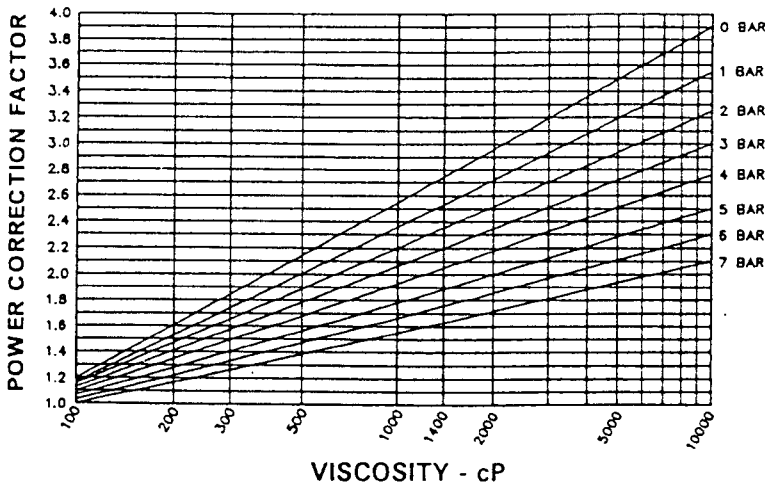

OBERDORFER

BRONZE

ROTARY GEAR PUMPS

PERFORMANCE SIZE : 7

Values at 1cP , 20° C

← Lubricating Liquids →
Only

SPEED REDUCTON	
Viscosity [cP]	Recommended Speed [RPM]
Up to 100	1500
250	1300
500	1100
1000	1000
1500	800
2000	600
10000	400