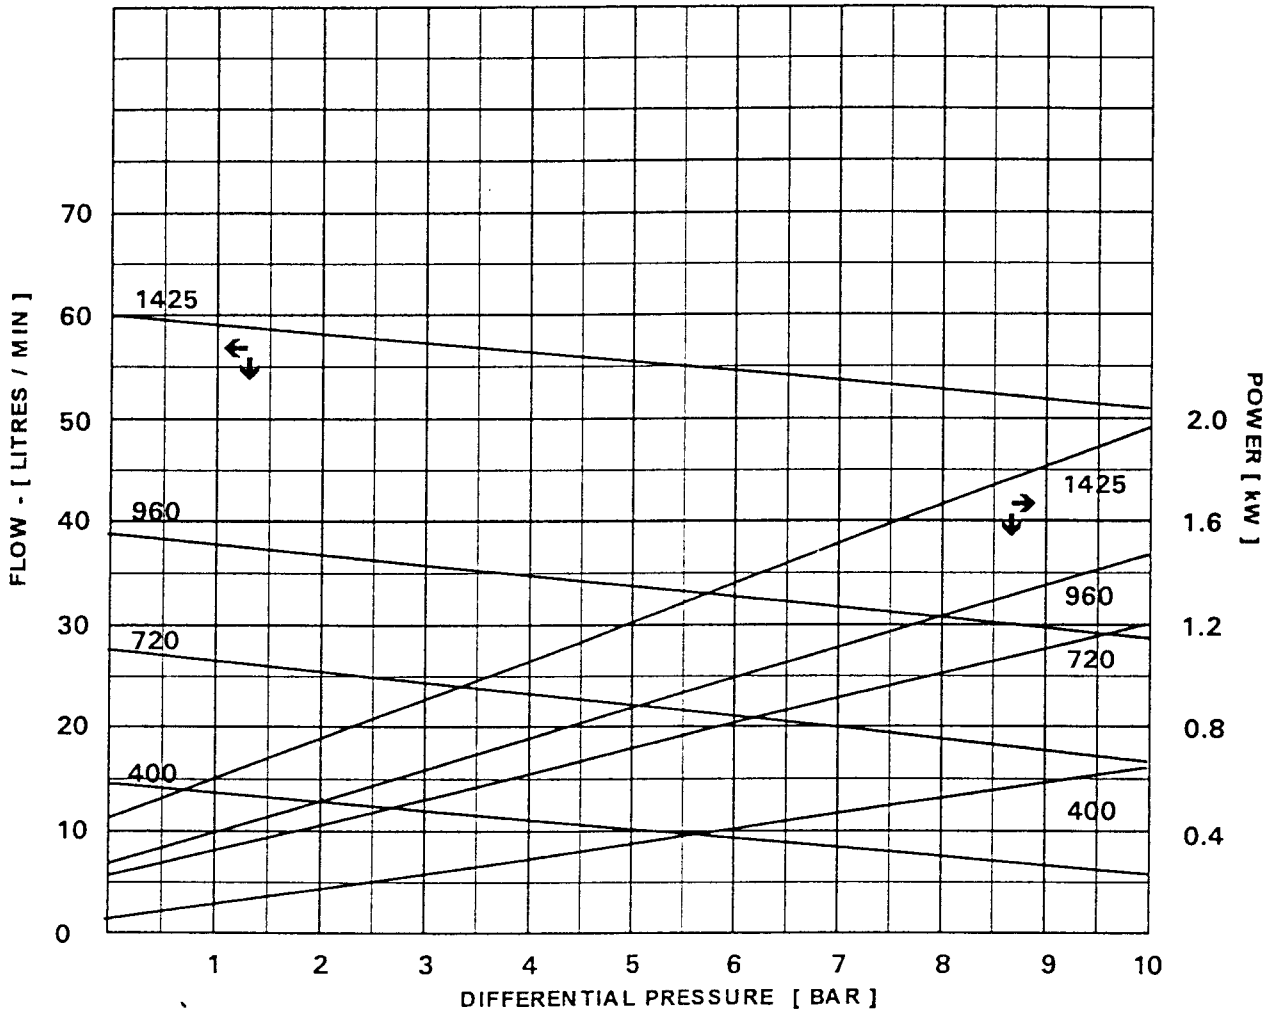

OBERDORFER

BRONZE

ROTARY GEAR PUMPS

PERFORMANCE SIZE : 7

Values at 1cP , 20° C

← Lubricating Liquids →
Only

SPEED REDUCTON	
Viscosity [cP]	Recommended Speed [RPM]
Up to 100	1500
250	1300
500	1100
1000	1000
1500	800
2000	600
10000	400