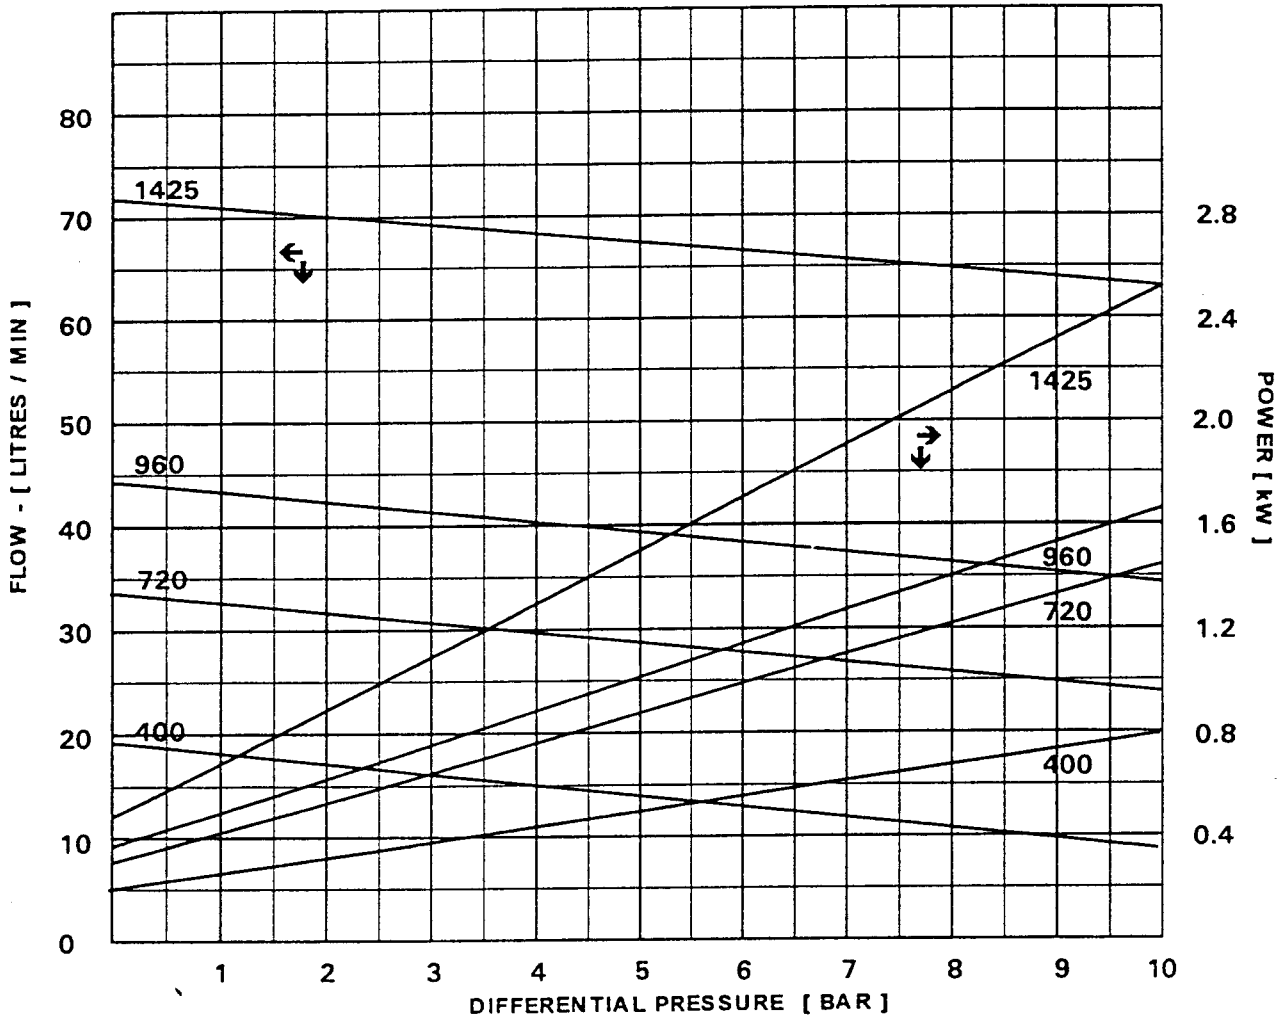

OBERDORFER

BRONZE

ROTARY GEAR PUMPS

PERFORMANCE SIZE : 9

Values at 1cP , 20° C

← Lubricating Liquids →
Only

SPEED REDUCTON	
Viscosity [cP]	Recommended Speed [RPM]
Up to 100	1500
250	1300
500	1100
1000	1000
1500	800
2000	600
10000	400