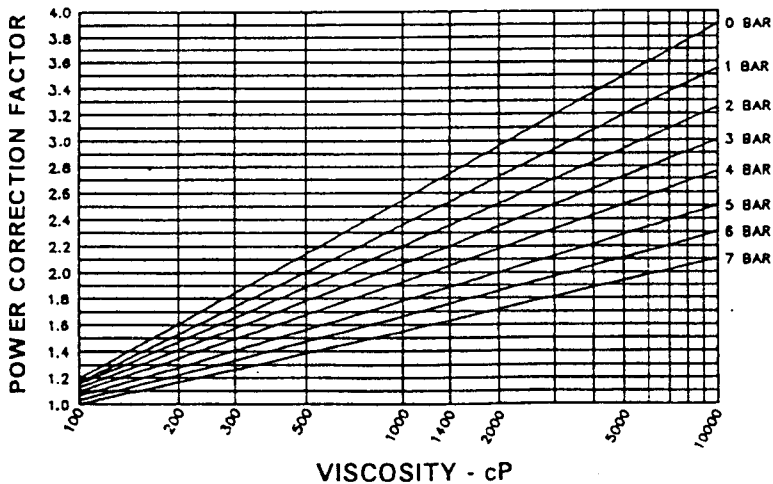

OBERDORFER

BRONZE

ROTARY GEAR PUMPS

PERFORMANCE SIZE : 9

Values at 1cP , 20° C

← Lubricating Liquids →
Only

SPEED REDUCTON	
Viscosity [cP]	Recommended Speed [RPM]
Up to 100	1500
250	1300
500	1100
1000	1000
1500	800
2000	600
10000	400