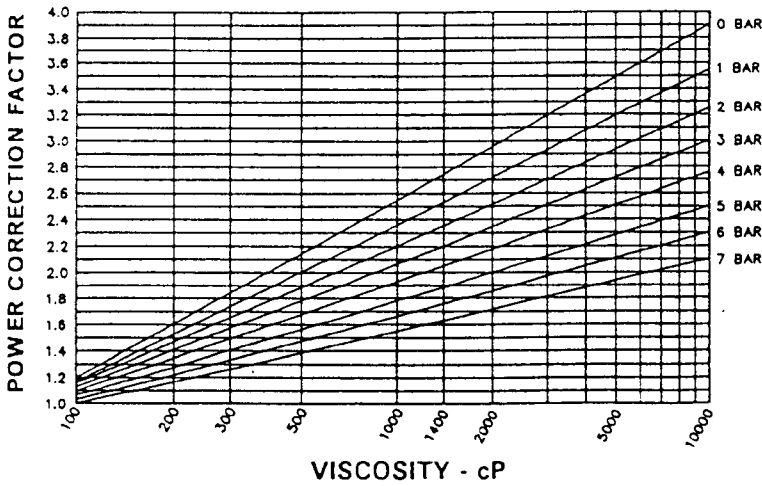

OBERDORFER

BRONZE

ROTARY GEAR PUMPS

PERFORMANCE SIZE : 1

Values at 1cP , 20° C

← Lubricating Liquids →
Only

SPEED REDUCTON	
Viscosity (cP)	Recommended Speed (RPM)
Up to 100	1500
250	1300
500	1100
1000	1000
1500	800
2000	600
10000	400