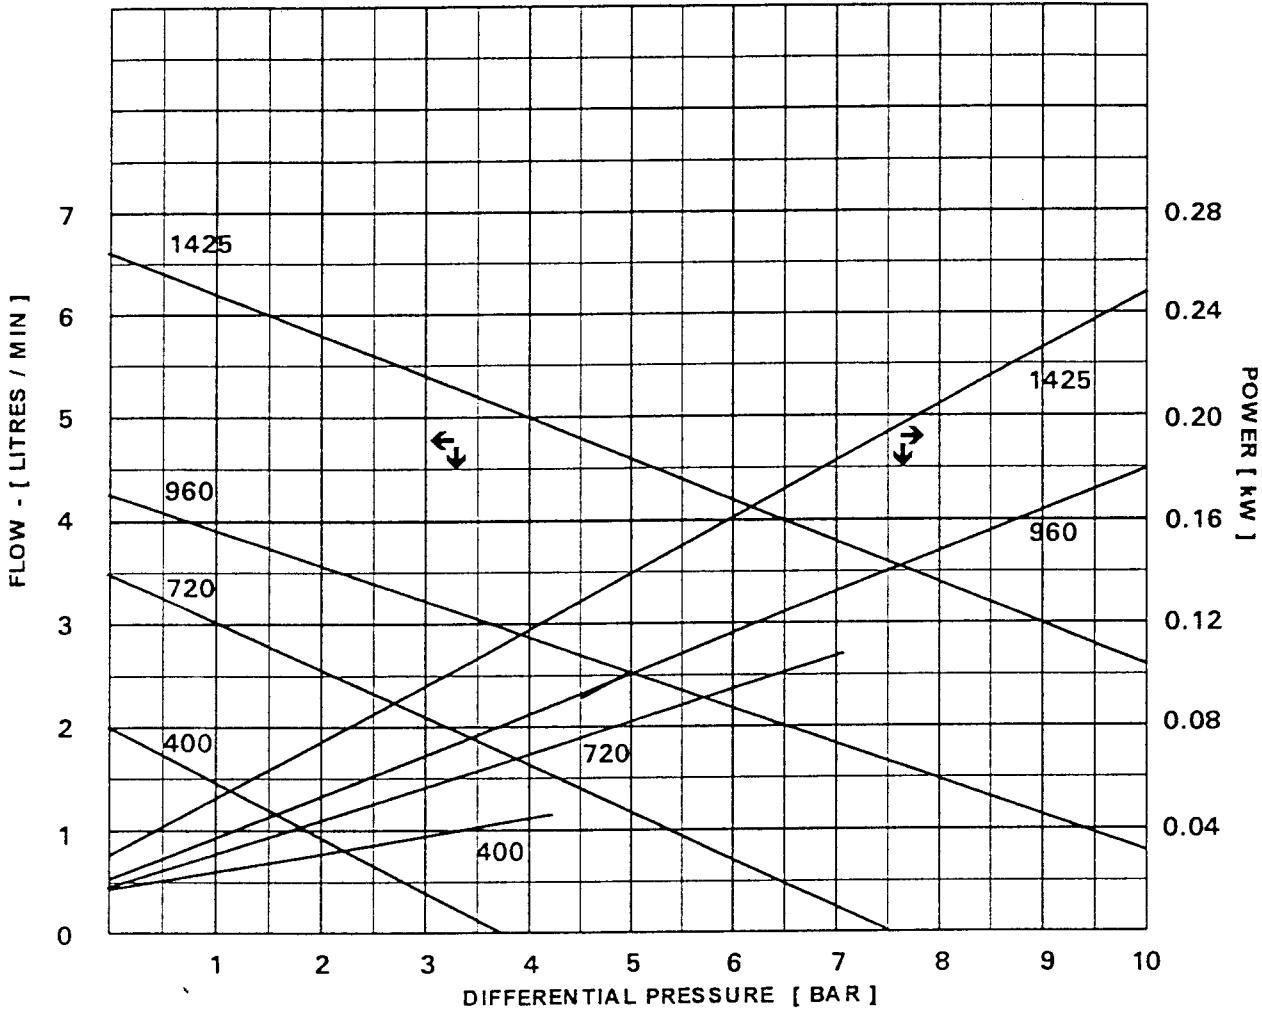

OBERDORFER

BRONZE

ROTARY GEAR PUMPS

PERFORMANCE SIZE : 1

Values at 1cP , 20° C

← Lubricating Liquids →
Only

SPEED REDUCTON	
Viscosity (cP)	Recommended Speed (RPM)
Up to 100	1500
250	1300
500	1100
1000	1000
1500	800
2000	600
10000	400