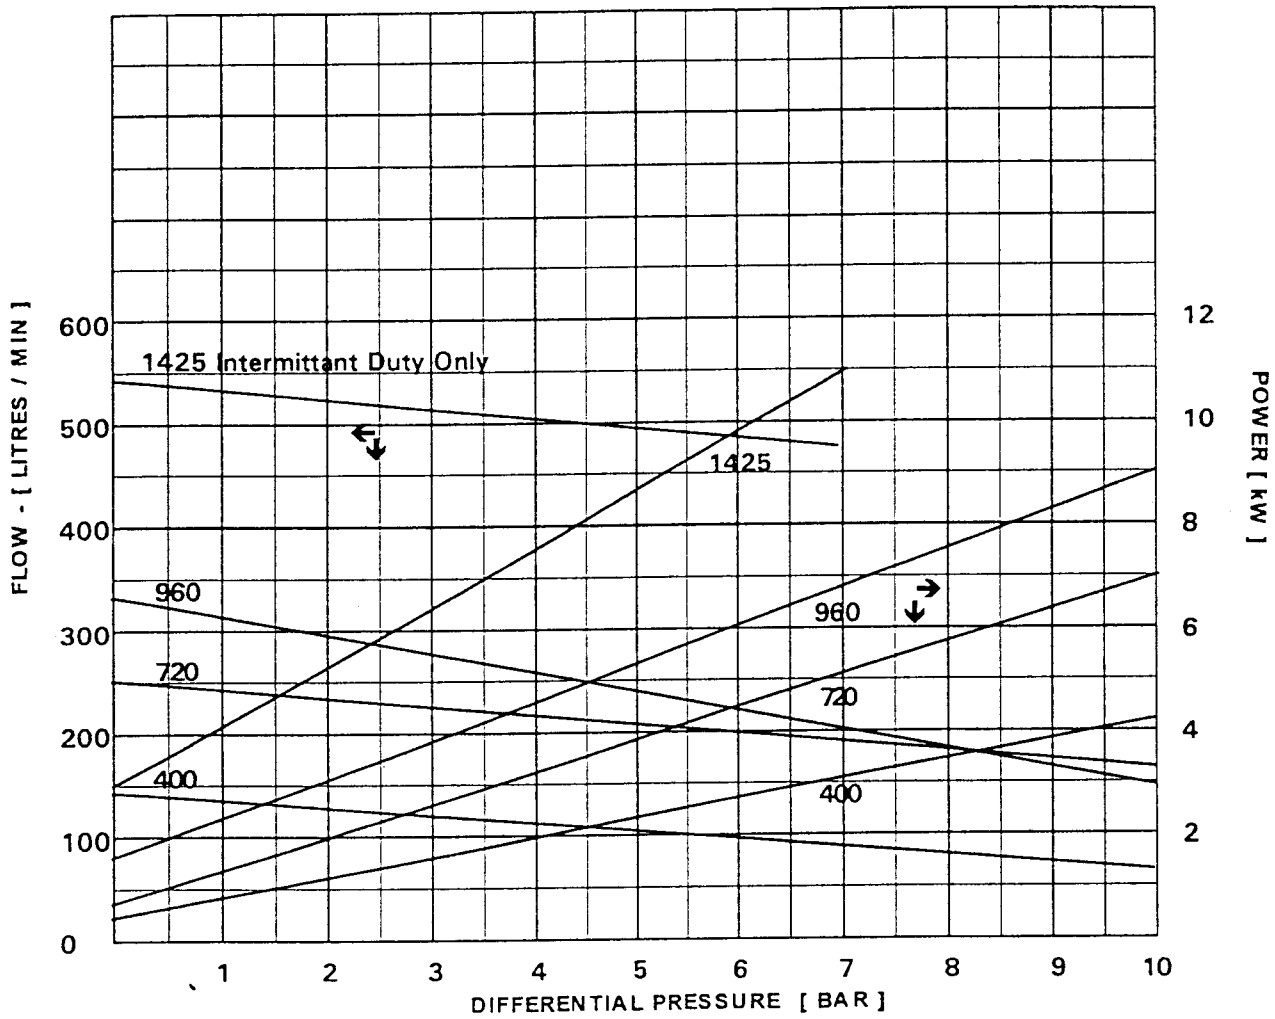

OBERDORFER

BRONZE

ROTARY GEAR PUMPS

PERFORMANCE SIZE : 26

Values at 1cP , 20° C

← Lubricating Liquids →
Only

SPEED REDUCTON	
Viscosity [cP]	Recommended Speed [RPM]
Up to 100	1500
250	1300
500	1100
1000	1000
1500	800
2000	600
10000	400