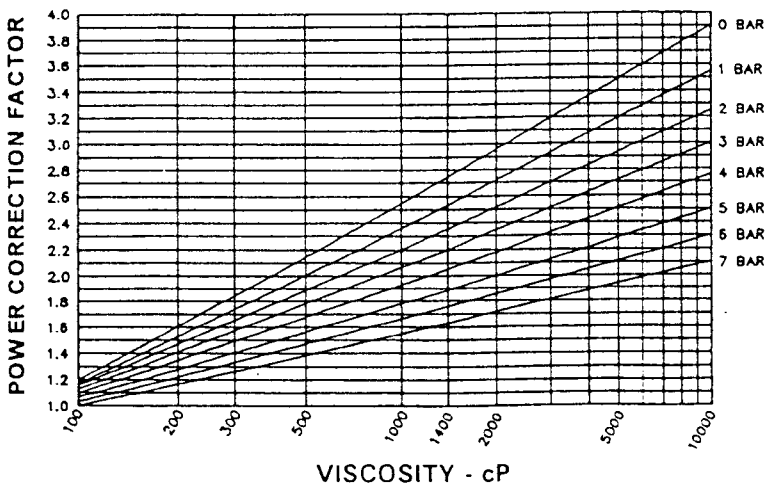

OBERDORFER

BRONZE

ROTARY GEAR PUMPS

PERFORMANCE SIZE : 26

Values at 1cP , 20° C

← Lubricating Liquids →
Only

SPEED REDUCTON	
Viscosity [cP]	Recommended Speed [RPM]
Up to 100	1500
250	1300
500	1100
1000	1000
1500	800
2000	600
10000	400