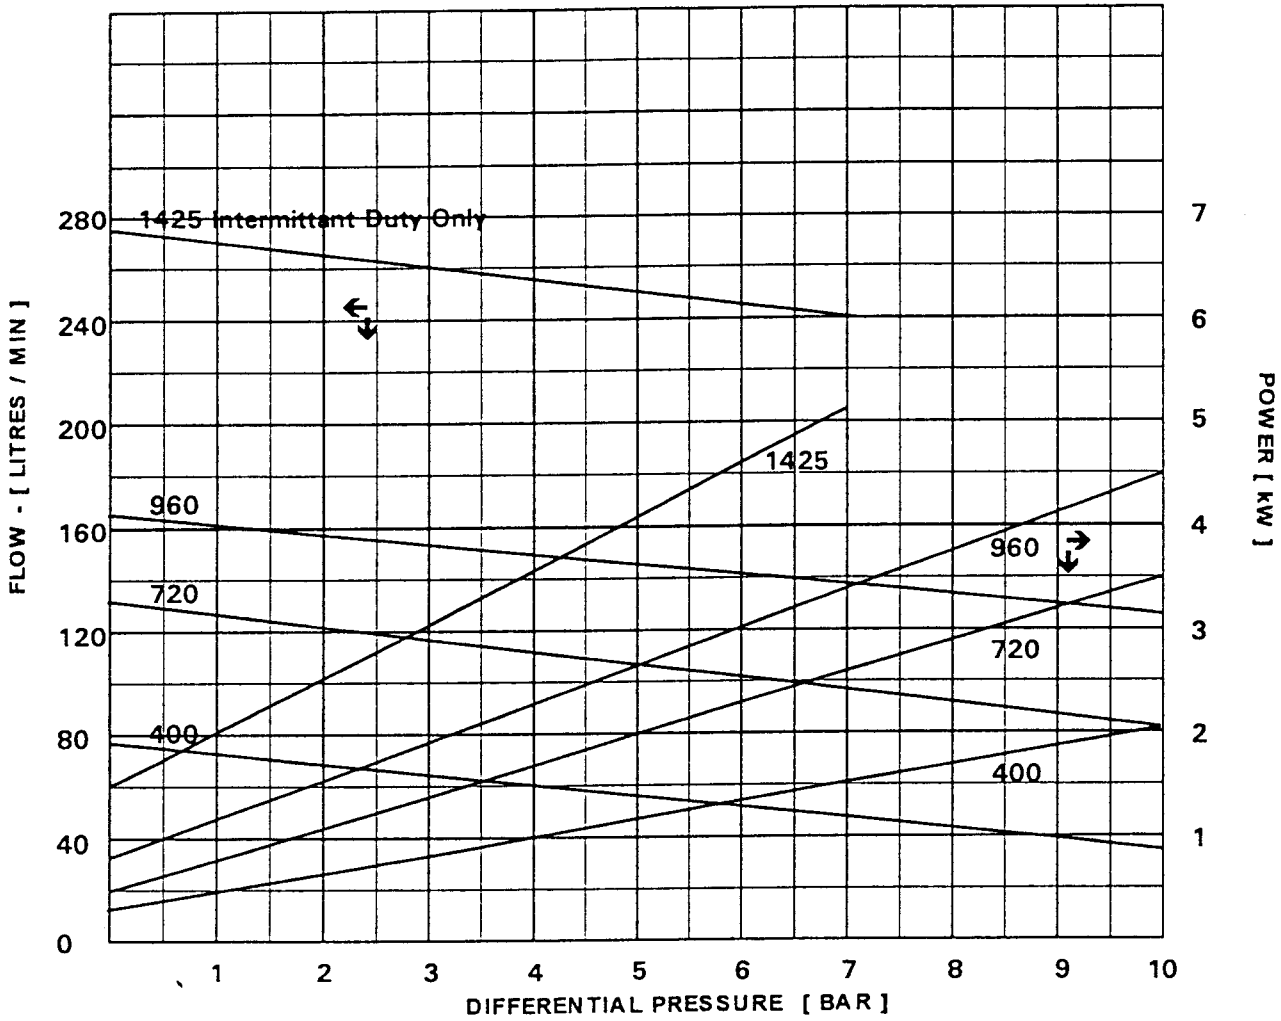

OBERDORFER

BRONZE

ROTARY GEAR PUMPS

PERFORMANCE SIZE : 13

Values at 1cP , 20° C

← Lubricating Liquids →
Only

SPEED REDUCTON	
Viscosity [cP]	Recommended Speed [RPM]
Up to 100	1500
250	1300
500	1100
1000	1000
1500	800
2000	600
10000	400