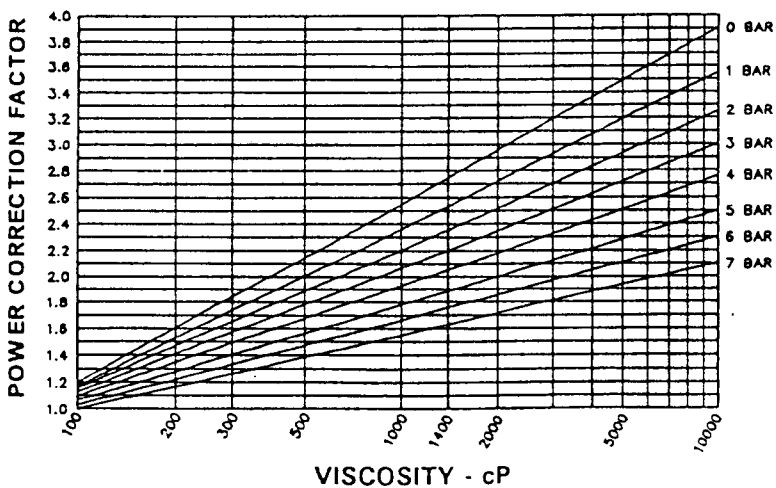

OBERDORFER

BRONZE

ROTARY GEAR PUMPS

PERFORMANCE SIZE : 13

Values at 1cP , 20° C

← Lubricating Liquids →
Only

SPEED REDUCTON	
Viscosity [cP]	Recommended Speed [RPM]
Up to 100	1500
250	1300
500	1100
1000	1000
1500	800
2000	600
10000	400