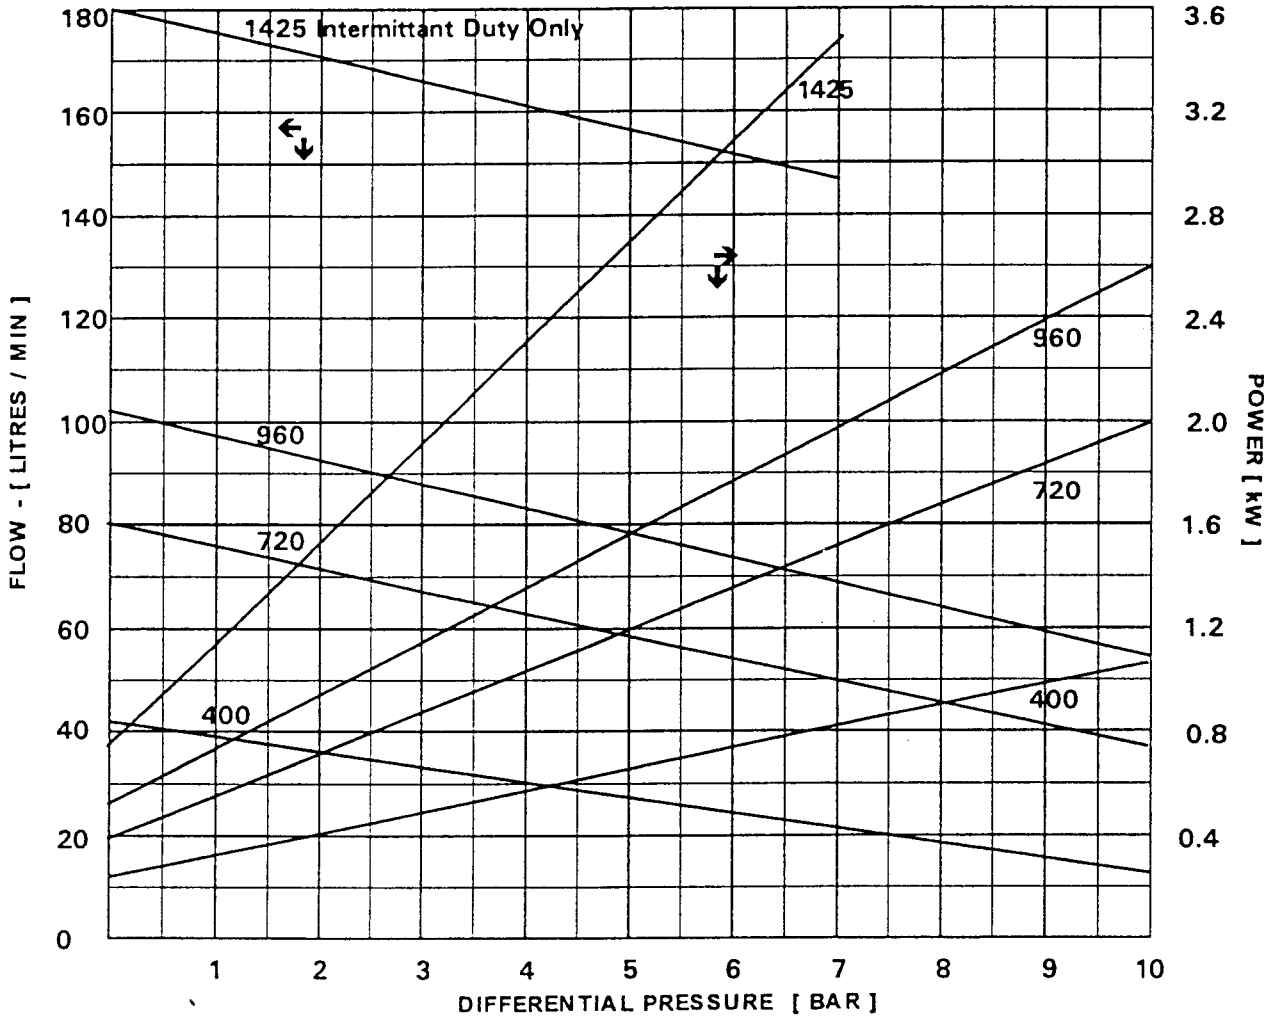

OBERDORFER

BRONZE

ROTARY GEAR PUMPS

PERFORMANCE SIZE : 11

Values at 1cP , 20° C

← Lubricating Liquids →
Only

SPEED REDUCTON	
Viscosity [cP]	Recommended Speed [RPM]
Up to 100	1500
250	1300
500	1100
1000	1000
1500	800
2000	600
10000	400