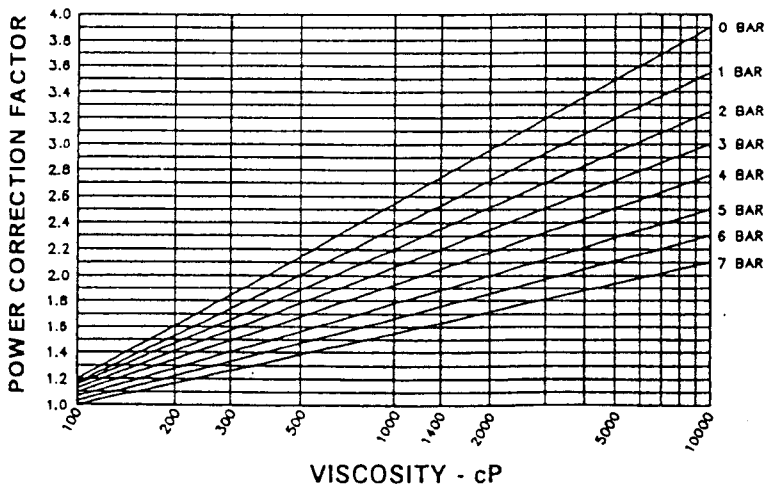

OBERDORFER

BRONZE

ROTARY GEAR PUMPS

PERFORMANCE SIZE : 11

Values at 1cP , 20° C

← Lubricating Liquids →
Only

SPEED REDUCTON	
Viscosity [cP]	Recommended Speed [RPM]
Up to 100	1500
250	1300
500	1100
1000	1000
1500	800
2000	600
10000	400